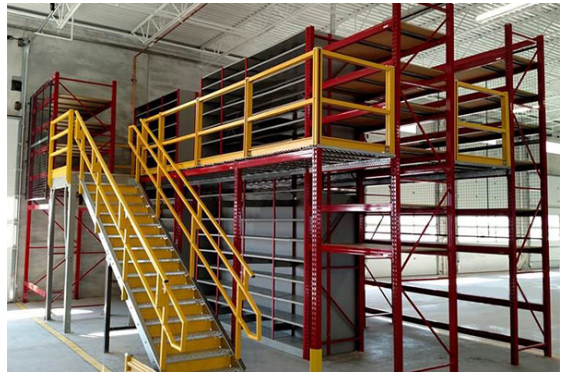

Recapture Your Floor Space, Double Your Capacity

Use your floor space for revenue generation utilizing your vertical space with an Equipto Platform/Mezzanine. Modular freestanding platforms and shelf-supported deck over systems, provide our customers with the flexibility to meet their storage needs. Whether its recapturing their productive manufacturing space OR doubling their existing storage capacity within the same footprint.

The flexibility of our systems provide the framework to build what can be imagined as evidence by the systems shown here, designed and implemented by JC Edwards & Son of Peoria, IL, an Equipto Master Distributor.

EQUIPTO is a proud USA manufacturer of many other storage products that can help you with consolidating your space. These products range from V-Grip Shelving & Racks, Modular Drawer Cabinets, Small Parts Storage, Mobile Aisle, Platforms & Mezzanines, OSHA compliant Stairways & Crosswalks, Storage Cabinets, Workcenters & Workbenches, and Carts.

Superior products, outstanding customer service, and a professional attitude that keeps clients coming back, has made EQUIPTO what it is today. As EQUIPTO continues to grow and expand its product lines, customers can expect the same innovation and quality that has made EQUIPTO an industry leader. EQUIPTO's world headquarters is located in Tatamy, PA.

EQUIPTO®

After more than 100 years, EQUIPTO has become a leader space utilization industry. Superior products, outstanding customer service, and a professional attitude that keeps clients coming back has made EQUIPTO what it is today. Our philosophy is that we want to make it as simple as possible to do business with us. As EQUIPTO continues to grow and expand its product lines, customers can expect the same innovation and quality that has made EQUIPTO an industry leader. EQUIPTO proudly manufactures all of our products in the USA and supports the Buy American Act. EQUIPTO's world headquarters is located in...

EQUIPTO
225 Main Street
Tatamy , Pennsylvania 18085
www.equipto.com
Tel: 484-546-6918