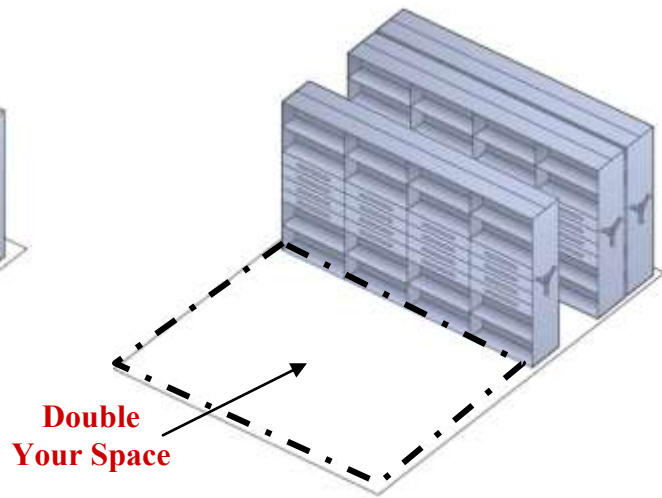

Museum Storage Equipment

Preserve Precious Storage Space with Mobile Aisles

EQUIPTO Mobile Aisle Systems helps you preserve your storage space and take advantage of every square inch. Mobile Aisle Systems easily integrate with EQUIPTO V-Grip Shelving to create a custom designed solution to solve storage needs with modular components like solid/wire shelves, modular drawers, locking cabinets and reflective white side/back panels. Choose from a variety of powder coated paints that emit no harmful chemicals and protect your archives and artifacts from deterioration while maximizing your space.

Standard Shelving Layout

Mobile Aisle Shelving Layout

Equipto Applications:

- **Smithsonian Institute**
- Washington, D.C.
- **Museum of Modern Art**
- New York City, NY
- **Getty Museum**
- Los Angeles, CA
- **The Art Museum (Princeton Univ.)**
- Princeton, NJ