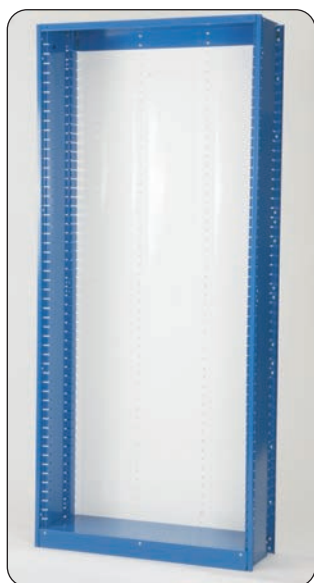

ZIP-IN SHELVING

EQUIPTO'S ZIP-IN SHELVING IS THE IDEAL SOLUTION WHEN THERE IS FREQUENT CHANGE IN THE SIZE OF ITEMS BEING STORED AND THE ABILITY TO EASILY CHANGE THE VERTICAL CLEAR OPENING OF EACH SHELF LOCATION IS A PREREQUISITE. ZIP-IN SHELVES SIMPLY SLIDE IN AND OUT OF THE UNIT WITHOUT UNLOADING OR REMOVING ADJACENT SHELVES.

ZIP-IN SHELVING UNITS PROVIDE ADJUSTABILITY OF SHELVES ON 1 1/2" CENTERS.

ZIP-IN SHELVES ADJUST EASILY BY SLIDING SHELVES IN AND OUT OF THE SYSTEM.

SLIDING DIVIDERS ATTACH EASILY WITHOUT HARDWARE OR FASTENERS AND PROVIDE INFINITE ADJUSTABILITY LEFT TO RIGHT.

ZIP-IN PRECONFIGURED UNITS

PART No. 3020

PART No.3022

PART No.3010

PART No.3012
SHOWN WITH 27 OPENINGS

ZIP-IN UNITS (ALL UNITS ARE 84" HIGH X 37¹/₈" WIDE X 12" DEEP)

CAT No.	DESCRIPTION
3020	WITH BACK; SHELL ONLY - ORDER PARTS FROM LIST
3022	WITH BACK; 9 OPENINGS, 9" HIGH
3010	WITH BACK; 21 BINS: 18 - 12" x 12"; 3-9" x 12"
3012	WITH BACK; UP TO 36 OPENINGS, 9" x 9"

ZIP-IN COMPONENTS

COMPONENTS (ALL UNITS ARE 84" HIGH X 37¹/₈" WIDE X 12" DEEP)

CAT No.	DESCRIPTION
6098	SHELF 36" WIDE
6098L	SHELF 36" WIDE, WITH LABEL HOLDER
10047	SHELF FRONT CHANNEL REINFORCEMENT
8145	DIVIDER 3" HIGH FOR OPENING 4 ¹ / ₂ " OR HIGHER
8146	DIVIDER 4 ¹ / ₂ " HIGH FOR OPENING 6" OR HIGHER
8147	DIVIDER 6" HIGH FOR OPENING 9" OR HIGHER
8505	DRAWER 5 ⁵ / ₈ " x 3 ¹ / ₈ "
8720	DRAWER STRAIGHT DIVIDER