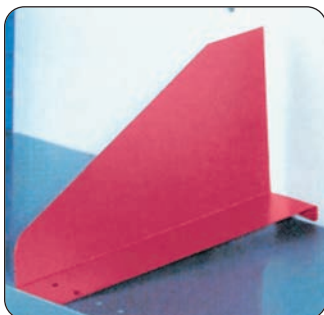

SLIDING DIVIDER HOOKS INTO SHELF HOLES AND SNAP-LOCKS INTO PLACE ON 1" CENTERS WITHOUT INTERFERING WITH LABEL HOLDERS.

EQUIPTO LABEL HOLDER IS A NEAT AND EASY WAY TO IDENTIFY RECORDS OR SUPPLIES.
PART NO. 6615