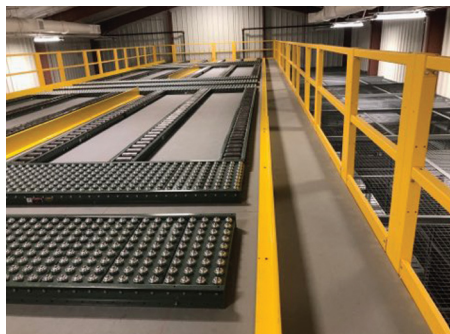

NOW AVAILABLE!

Equipto's New ISU90 and TRICON Storage Platform Product Line

In response to strong demand from several branches of the Military, Equipto has designed and built for several US Military bases, a new approach to storing and accessing ISU 90 and TRICON containers.

Key advantages of the new Equipto ISU90 and TRICON Storage Solution:

- Doubles storage space for ISU90s and TRICONS
- Even with higher density, still permits access to any Storage Container at any time using the special floor conveyor system
- No longer need to store the units outside, with the resulting damage to the storage container as well as the contents
- Solution does not require any modification to the building

An ISU90 is a standard military container with dimensions of 108"W x 88"L x 91.35"H. Typical weight of the container – 1,720 lbs. Capacity 10,000 lbs. Typically, four doors on each 108" side.

EQUIPTO

ONE DECISION • INFINITE SOLUTIONS