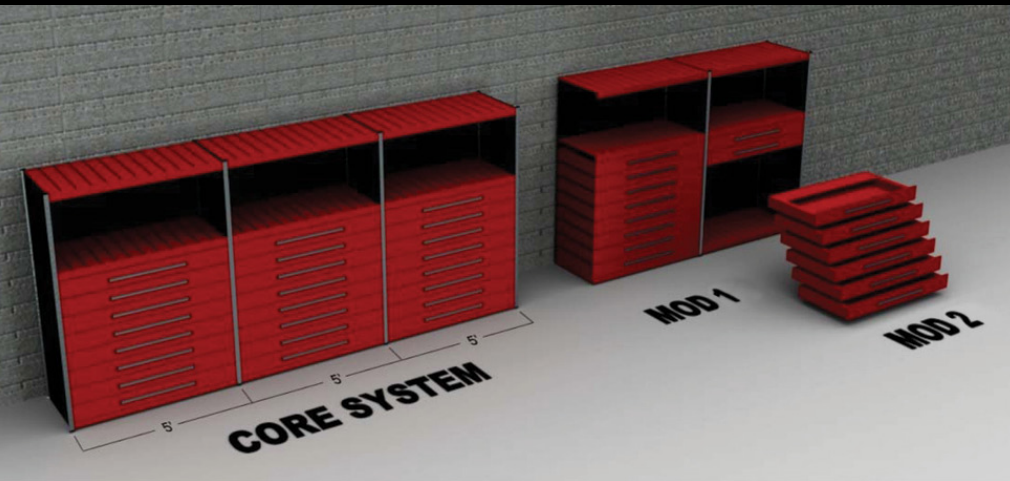

Helping A Great Tool Set to Work With You

Years of working with Army Tool and Parts Room Managers has led to the development of Equipto's SATS Insert Storage System. Our system incorporates all the advantages of the SATS now in a user friendly housing system that all shop personnel will appreciate.

SATS As Issued →

Equipto's System

To House: Core Set, Core + Mod 1, or Core + Mod 1 and 2

Equipto - your partner in space utilization products and consulting!

EQUIPTO®

ONE DECISION • INFINITE SOLUTIONS

SATS INSERT STORAGE SYSTEM

**Completely Modular –
Procure for only Core Set
or Full Set with Mods 1&2
(individually or as they are
added to shop books)**

More Manageable – Two inserts per drawer

Military Grade Drawers – 400# Capacity