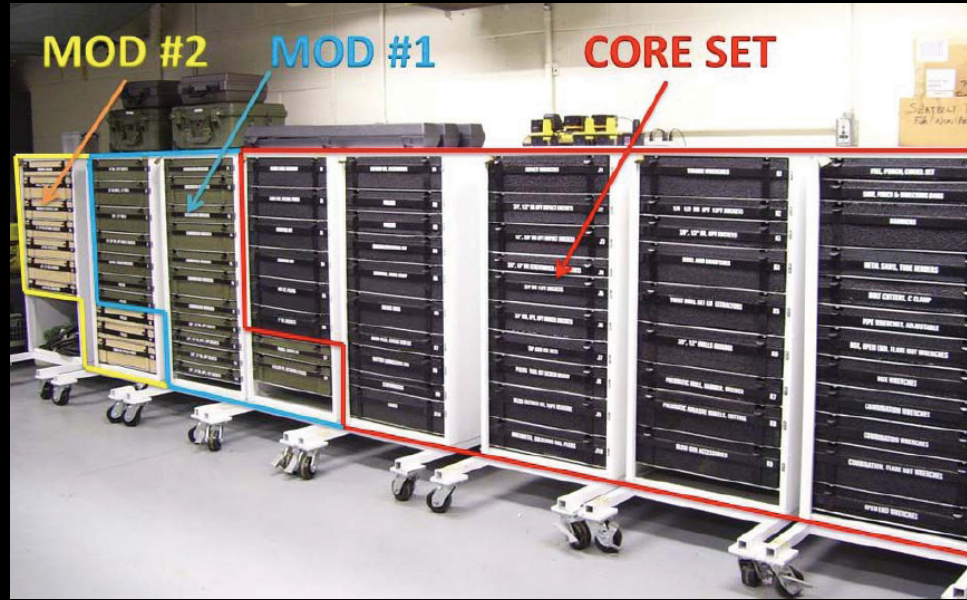

Helping A Great Tool Set to Work With You

Years of working with Army Tool and Parts Room Managers has led to the development of Equipto's SATS Insert Storage System. Our system incorporates all the advantages of the SATS now in a user friendly housing system that all shop personnel will appreciate.

SATS As Issued →

Equipto's System

To House: Core Set, Core + Mod 1, or Core + Mod 1 and 2

Equipto - your partner in space utilization products and consulting!

EQUIPTO®

ONE DECISION • INFINITE SOLUTIONS

SATS INSERT STORAGE SYSTEM

**Completely Modular –
Procure for only Core Set
or Full Set with Mods 1&2
(individually or as they are
added to shop books)**

More Manageable – Two inserts per drawer

Military Grade Drawers – 400# Capacity