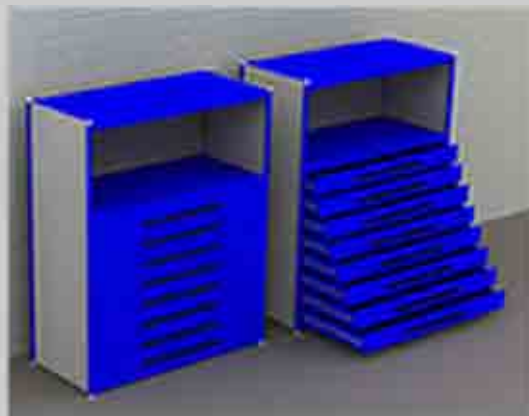

## EQUIPTO Announces New 60" Wide Drawers for its V-Grip Shelving System

Designed to accommodate even the largest tools and parts. One drawer at a time or in any configuration to meet your current and future needs

Heavy duty shelving above and below drawer units

Add only drawers for what needs to be stored and/or secured at the time. No need to buy a full cabinet of drawers

400 lb. capacity in each drawer

### MASSIVE 60" wide x 30" deep drawers! Accommodate any oversized Tools or Parts

Side by side 2'x2' US Army foam tool holders (SATS) dropped inside of Equipto's 60" wide drawer. Notice ample space between the inserts for additional tool storage!